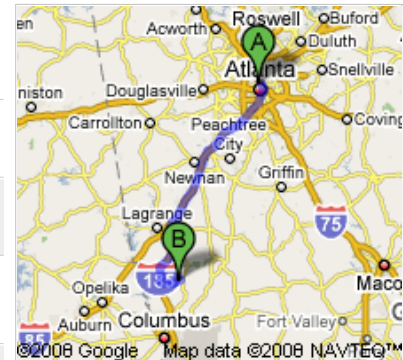

Start **Georgia Tech
Atlanta, GA**

End **Harris County High School
8281 GA Highway 116
Hamilton, GA 31811**

Travel **96.4 mi – about 1 hour 35 mins**

Get Google Maps on your phone

Text the word "GMAPS" to 466453

**Georgia Tech
Atlanta, GA**

Drive: 96.4 mi – about 1 hour 35 mins

1. Head **north** on **Atlantic Dr NW** toward **Ferst Dr NW** 0.4 mi
  1 min
2. ➔ 2. Turn **right** at **10th St NW** 0.4 mi
   1 min
3. ➔ 3. Turn **right** to merge onto **I-75 S/I-85 S** 62.4 mi
   Continue to follow I-85 S 1 hour 0 mins
4. Take exit **21** to merge onto **I-185 S** toward 24.9 mi
  Columbus 21 mins
5. Take exit **25** for **GA-116** toward **Hamilton** 0.3 mi
6. ← 6. Turn **left** at **GA-116** 8.1 mi
   11 mins

**Harris County High School
8281 GA Highway 116
Hamilton, GA 31811**

These directions are for planning purposes only. You may find that construction projects, traffic, or other events may cause road conditions to differ from the map results.

Map data ©2008 NAVTEQ™, Sanborn

Overview