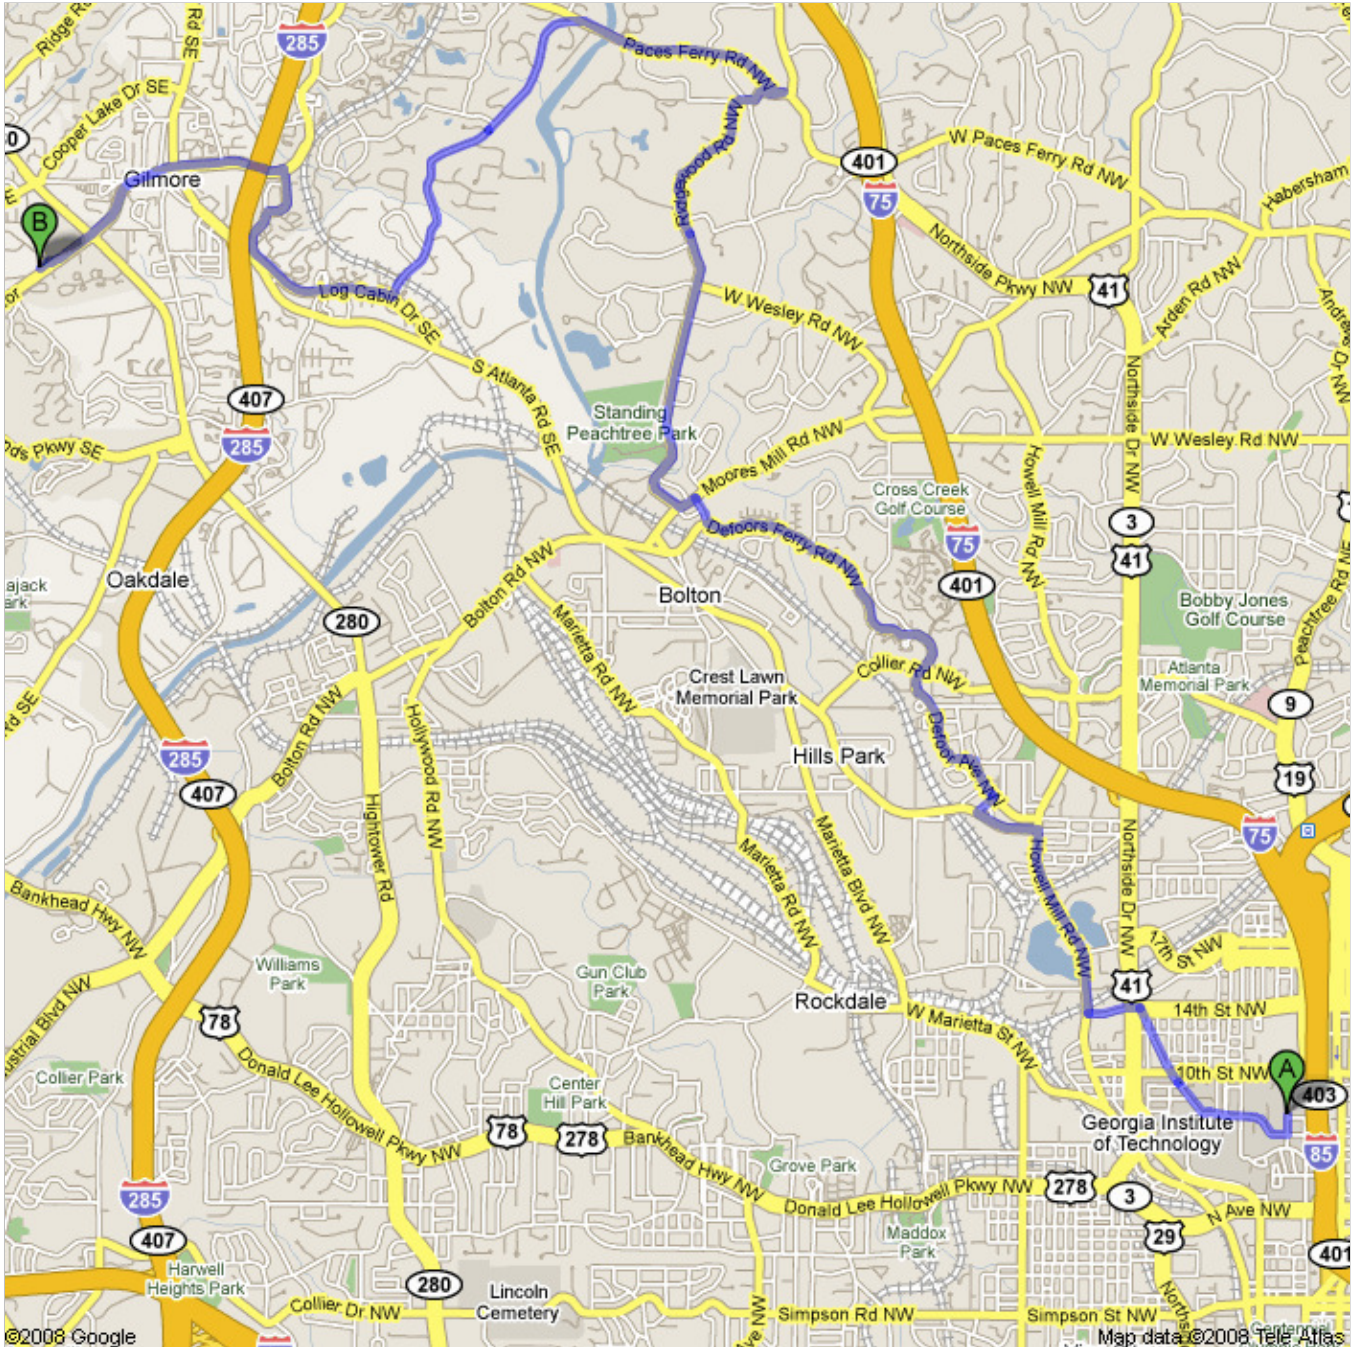

Paces Ferry, Ridgewood, Defoors Ferry, and Mt. Paran are all good cycling roads.

 Georgia Tech, Atlanta, GA

- | | | |
|---|---|----------------------------|
| | 1. Head south on Fowler St NW toward 6th St NW | go 479 ft
total 479 ft |
|  | 2. Turn right at 5th St NW/Ferst Dr NW
About 2 mins | go 0.5 mi
total 0.6 mi |
|  | 3. Turn right at Hemphill Ave NW
About 3 mins | go 0.6 mi
total 1.2 mi |
|  | 4. Turn left at 14th St NW/GA-9/US-19
Continue to follow 14th St NW
About 2 mins | go 0.3 mi
total 1.5 mi |
|  | 5. Turn right at Howell Mill Rd NW
About 2 mins | go 1.0 mi
total 2.5 mi |
|  | 6. Turn left at Chattahoochee Ave NW
About 1 min | go 0.3 mi
total 2.8 mi |
|  | 7. Turn right at Taylor St NW | go 0.1 mi
total 2.9 mi |
|  | 8. Turn left at Defoor Ave NW
About 3 mins | go 1.1 mi
total 4.0 mi |
|  | 9. Defoor Ave NW turns slightly left and becomes Defoors Ferry Rd NW
About 3 mins | go 1.4 mi
total 5.4 mi |
|  | 10. Turn right at Warren Rd NW | go 0.1 mi
total 5.6 mi |
|  | 11. Turn left at Moores Mill Rd NW
About 1 min | go 499 ft
total 5.6 mi |
|  | 12. Turn right at Ridgewood Rd NW
About 6 mins | go 2.6 mi
total 8.3 mi |
|  | 13. Sharp left at Paces Ferry Rd NW
About 3 mins | go 1.1 mi
total 9.4 mi |
|  | 14. Slight left at Woodland Brook Dr SE
About 5 mins | go 1.9 mi
total 11.3 mi |
|  | 15. Turn right at Log Cabin Dr SE
About 2 mins | go 0.8 mi
total 12.1 mi |
| | 16. Continue on Beech Haven Trail SE
About 1 min | go 0.5 mi
total 12.7 mi |
|  | 17. Turn left at Cumberland Pkwy SE
About 2 mins | go 0.5 mi
total 13.2 mi |
| | 18. Continue straight to stay on Cumberland Pkwy SE
About 1 min | go 0.6 mi
total 13.8 mi |
|  | 19. Slight left to stay on Cumberland Pkwy SE | go 154 ft
total 13.8 mi |
| | 20. Continue on E W Connector SE
About 1 min | go 0.2 mi
total 14.0 mi |
|  | 21. Turn right at Gaylor St SE | go 318 ft
total 14.1 mi |

Map data ©2008 , Sanborn, Tele Atlas