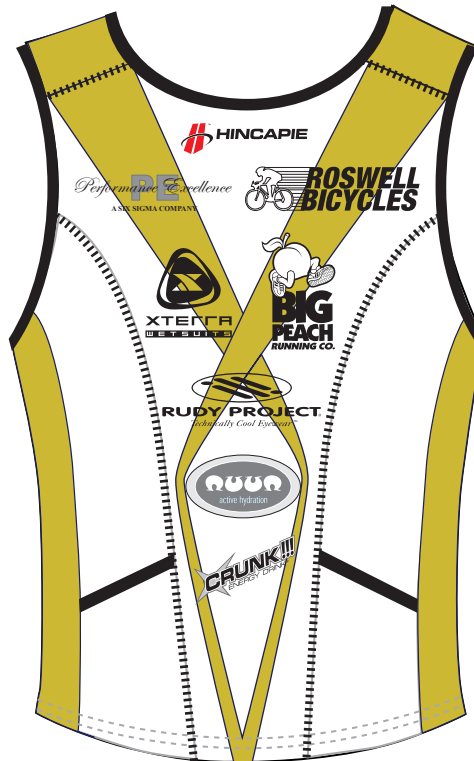

Triathlon

- All logos present
- Logos placed correctly
- All spelling correct
- All colors correct (printed and lycra)

Team:

Lycra Color:

PMS ___ PMS ___ PMS ___ PMS ___ PMS ___ PMS ___

www.hincapiesports.com