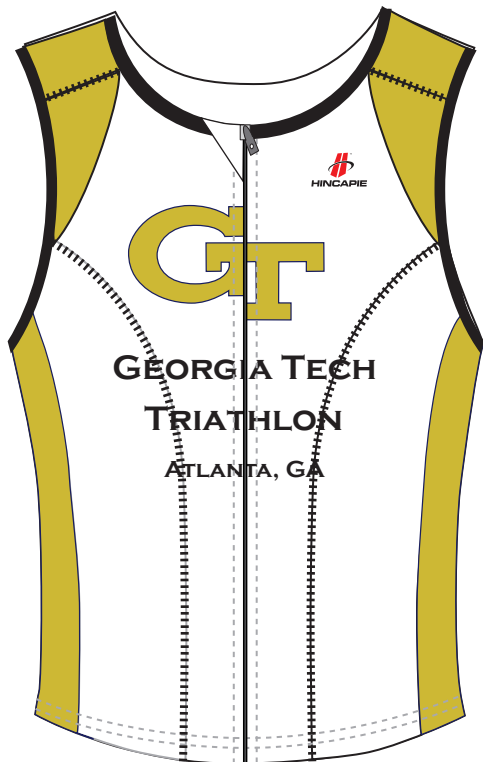

Triathlon

- All logos present
- Logos placed correctly
- All spelling correct
- All colors correct (printed and lycra)

Team:

Lycra Color:

PMS ___ PMS ___ PMS ___ PMS ___ PMS ___ PMS ___

www.hincapiesports.com